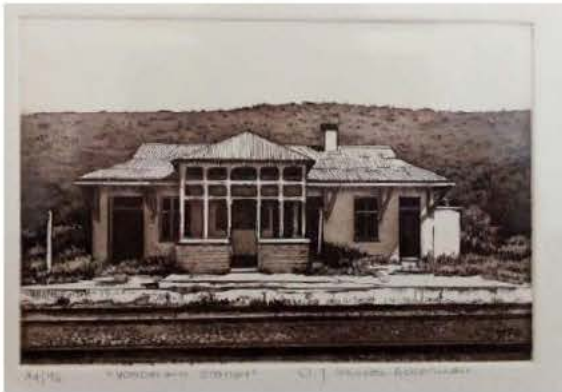

Di Ackerman
Vondeling Station (34/75)
Etch
36 x 26cm
R 1 400