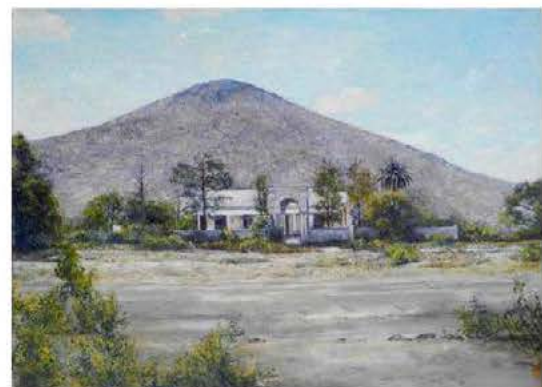

Merle de Jager
Old Field Hospital at Deelfontein
Oil on Canvas
46 x 61 x 2cm
R 2 300